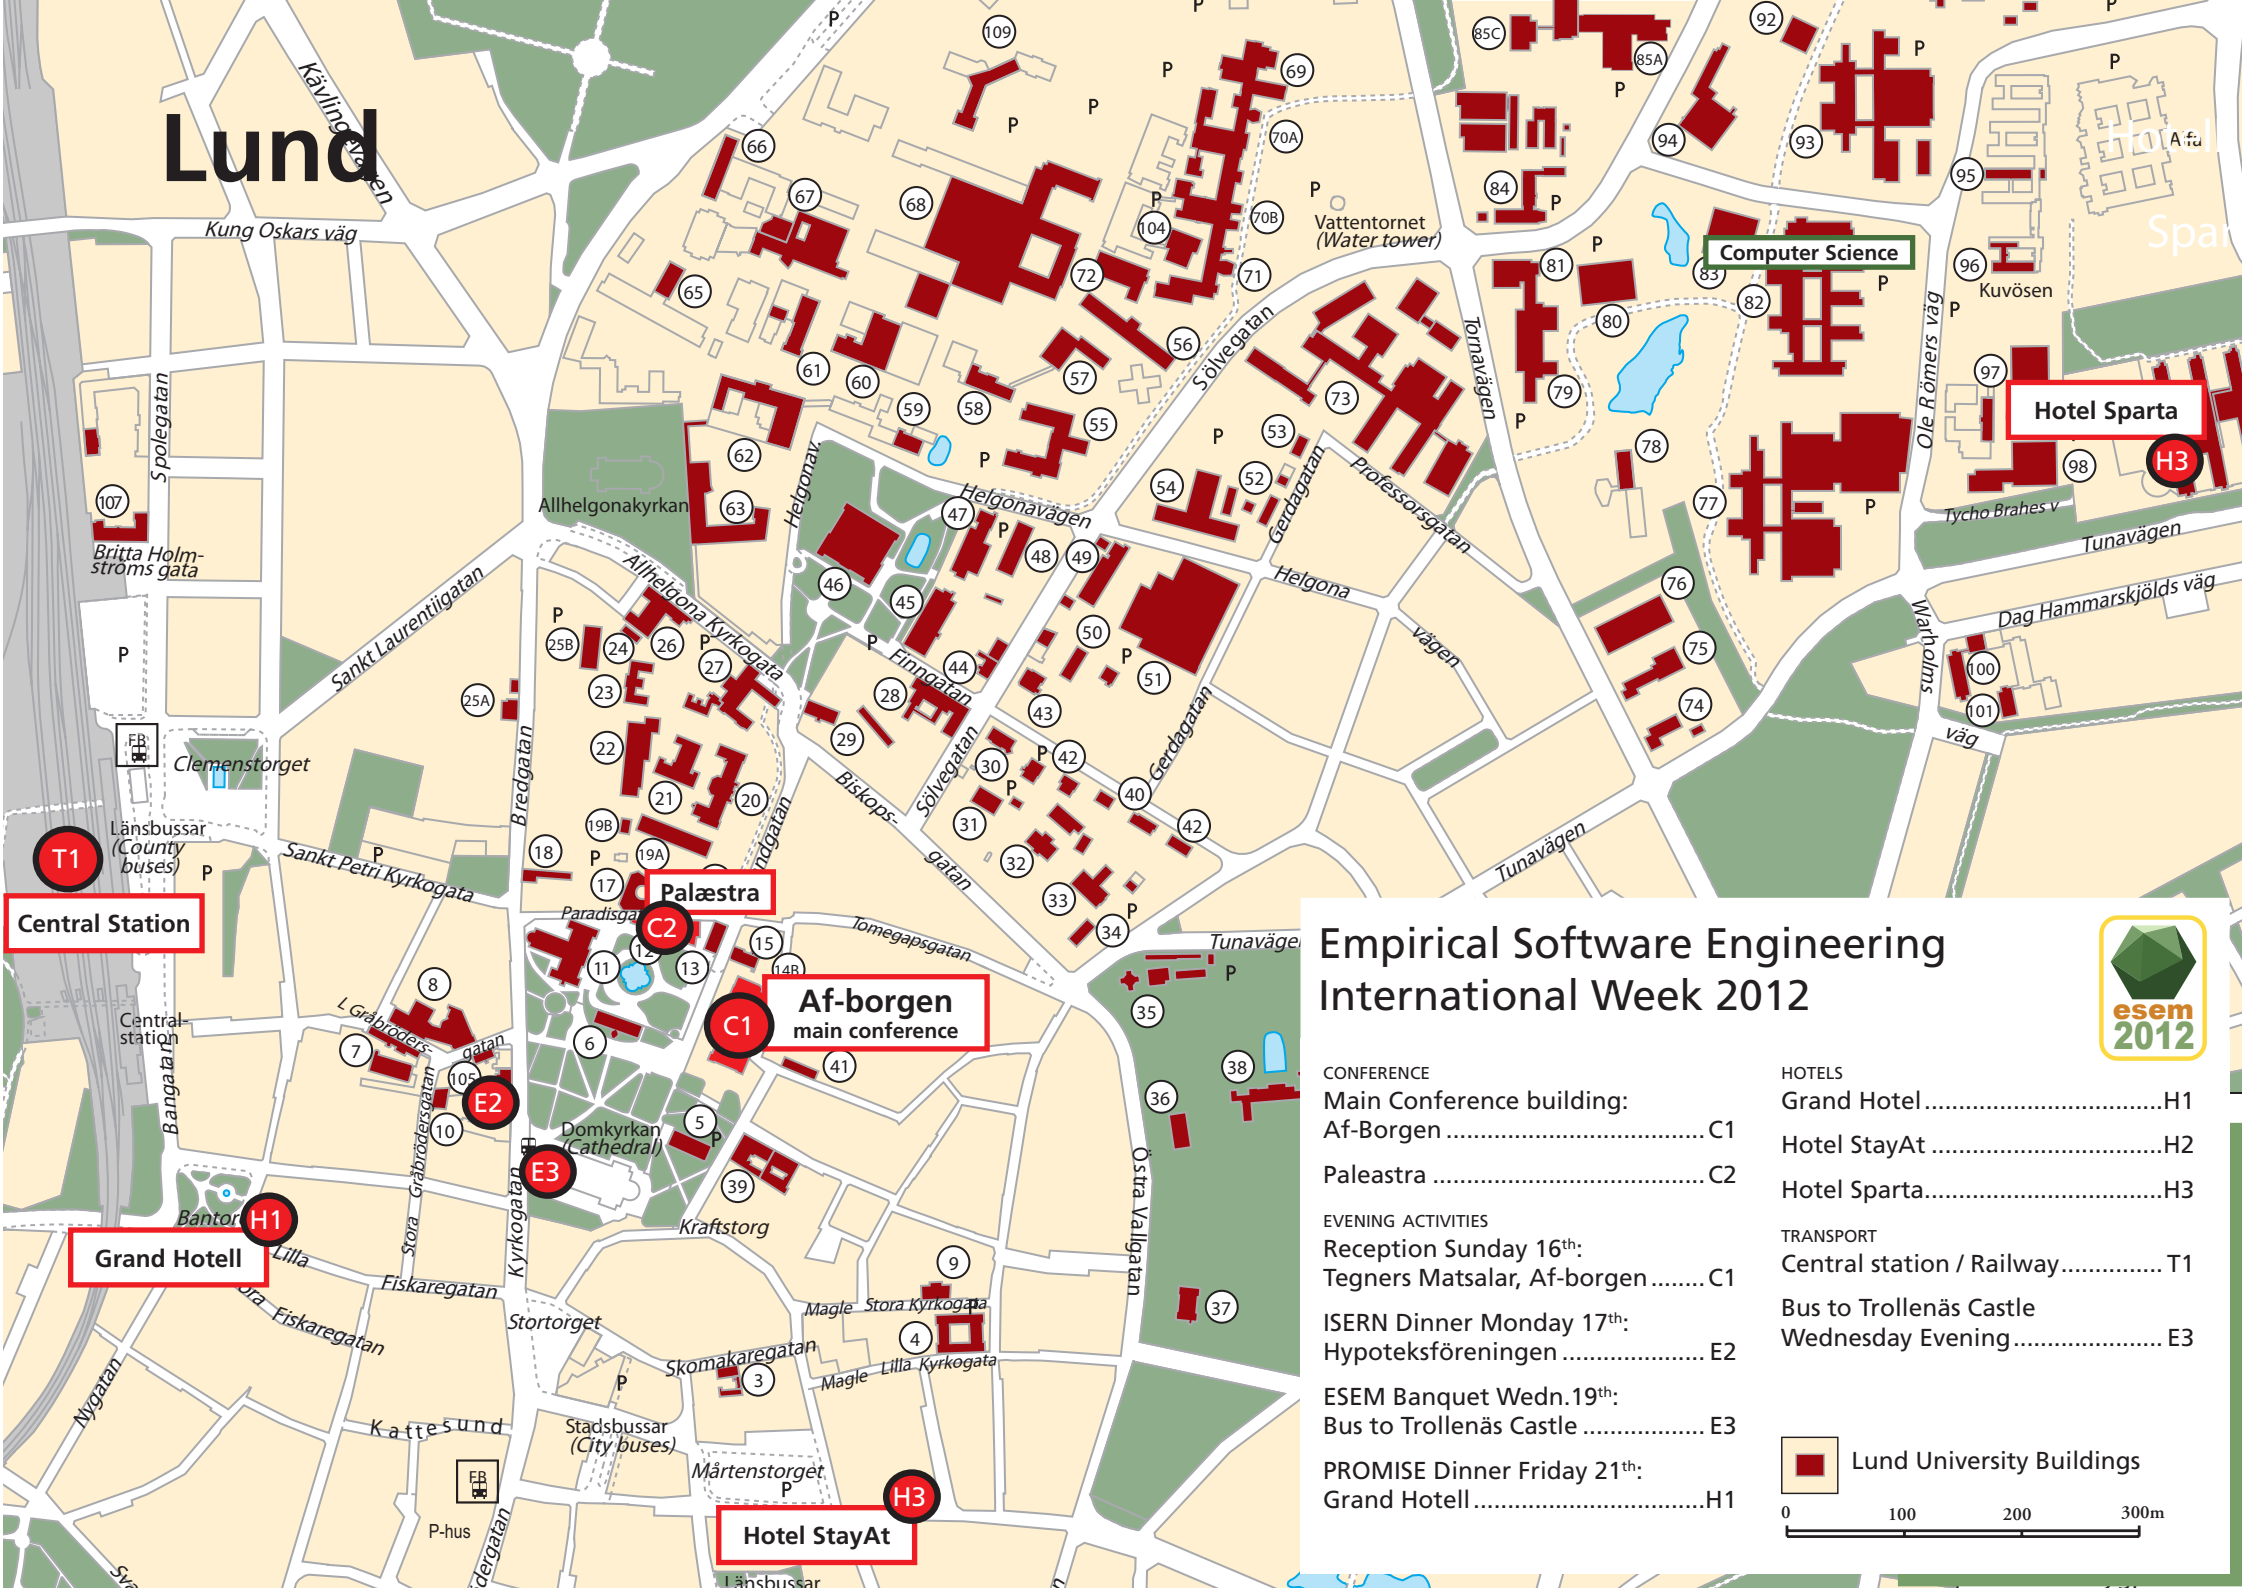

Lund

Empirical Software Engineering International Week 2012

- CONFERENCE
- Main Conference building: Af-Borgen C1
- Paleastra C2
- EVENING ACTIVITIES
- Reception Sunday 16th: Tegners Matsalar, Af-borgen C1
- ISERN Dinner Monday 17th: Hypoteksföreningen E2
- ESEM Banquet Wedn. 19th: Bus to Trollden Castle E3
- PROMISE Dinner Friday 21th: Grand Hotell H1

- HOTELS
- Grand Hotel H1
- Hotel StayAt H2
- Hotel Sparta H3
- TRANSPORT
- Central station / Railway T1
- Bus to Trollden Castle
- Wednesday Evening E3